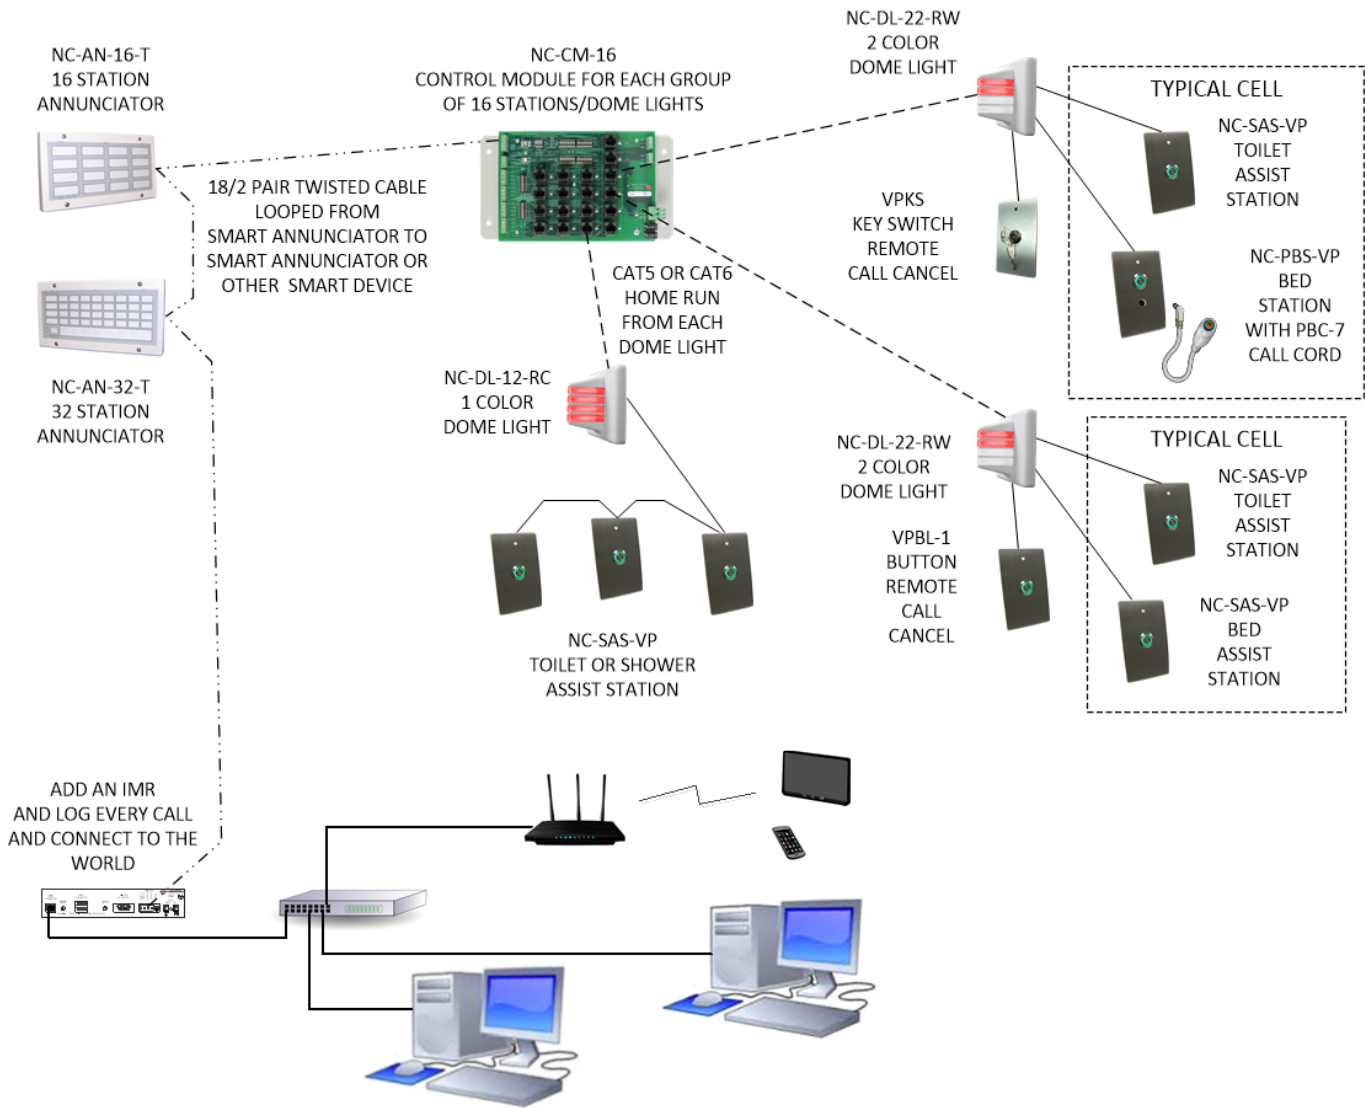

Combining high quality, clearly visible lights and simple, easy-to-use interface with rugged, tamper-proof composition, Tech Works NC Series systems for correctional facilities satisfy the need to communicate with the safety and security that matters in the harshest environments. And they are easy to install, economical, and maintenance free.

Features

- | | |
|-----------------------|--|
| Direct Contact | A patient station at the bedside and a push-button in the restroom means you can call for help from anywhere in the cell. |
| NC Series | Calls are placed by the push of a button and can be canceled at the station or remotely with a button or a key switch. |
| Optional IMR | Integrated Management and Reporting can be added for reporting to monitor staff efficiency and activity or signal via the internet. |
| ADA Compliant | Call switches feature visual call acknowledgement |

Tech Works®

Making Specialized Communication Easy

1-800-813-1080 | www.tech4people.com

System Design Layout and Connections

System components

Part No.

NC-DL-12-RC	Dome Light 1 color Red
NC-DL-22-RW	Dome Light 2 color Red/White
NC-SAS-VP	Assist Station Vandal Proof
NC-PBS-VP	Bed Station with local Cancel Vandal Proof
PBC-7	Push Button Cord Set with 7' Cord and 1/4" Phone Plug
VPKS-1	Vandal Proof Remote Cancel Key Switch
VPBL-1	Vandal Proof Remote Cancel Button
NC-AN-16-T	Annunciator 16 Stations with Tone
NC-AN-32-T	Annunciator 32 Stations with Tone
NC-CM-16	Station Control Module 16 Inputs (one required for every 16 Locations)
IMR	Integrated Management and Reporting
PS-2437A	Power Supply 3.75 Amps, 24V DC, UL/CSA Listed with Mounting Bracket