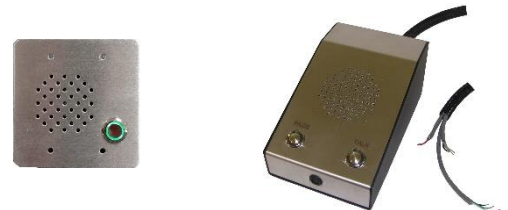

Prisons are harsh environments, both physically and acoustically. Guards, staff and inmates require a reliable line of communication that is not just reliable, but durable, and intelligible as well; Tech Works provides solutions to satisfy all three. When a guard needs to get a message to a cell, cell block, or entire prison without leaving their post, they need to know that message is heard and understood.

The IC Series comes from a long and distinguished history of quality communications in law enforcement, security, and other commercial applications. In these applications, the acoustics vary greatly causing integrators to search for solutions to provide intelligible sound no matter what the application. For detention the IC Series features durable, vandal proof 12-gauge stainless steel faceplates protecting the system from abuse and intentional overload.

No prison intercom system on the market today works this well, sounds this good, and is so easy to integrate with our systems designs.

Features

Versatility	Push to talk or seamless Full Duplex communications
PLC Compatible	Push to Talk, Page, Privacy Tone, Call Tone, Mute, and more is controlled from your existing system
Line Output	Dedicated separate output can be used for paging and recording all communication
Privacy Tone	Warns people they are being listened to

System Design Layout and Connections

System components

Part No.	Description
ICA-202D-RM	Intercom Amplifier 20 Watt 2-Channel 25Volt Output PTT only Rack Mount
DODC-2	Detention Operator Desk Console - Steel console with Vandal Resistant Push To Talk and Page Buttons, Hidden Microphone and Speaker
ICR-116	Intercom Relay 1X16 - 16 Station Select relays in a 1 rack space chassis.
VPSS	Vandalproof Speaker Station, with Call Button, 12 GA. 2-Gang SS Plate, 25 Volt Moisture Resistant Speaker