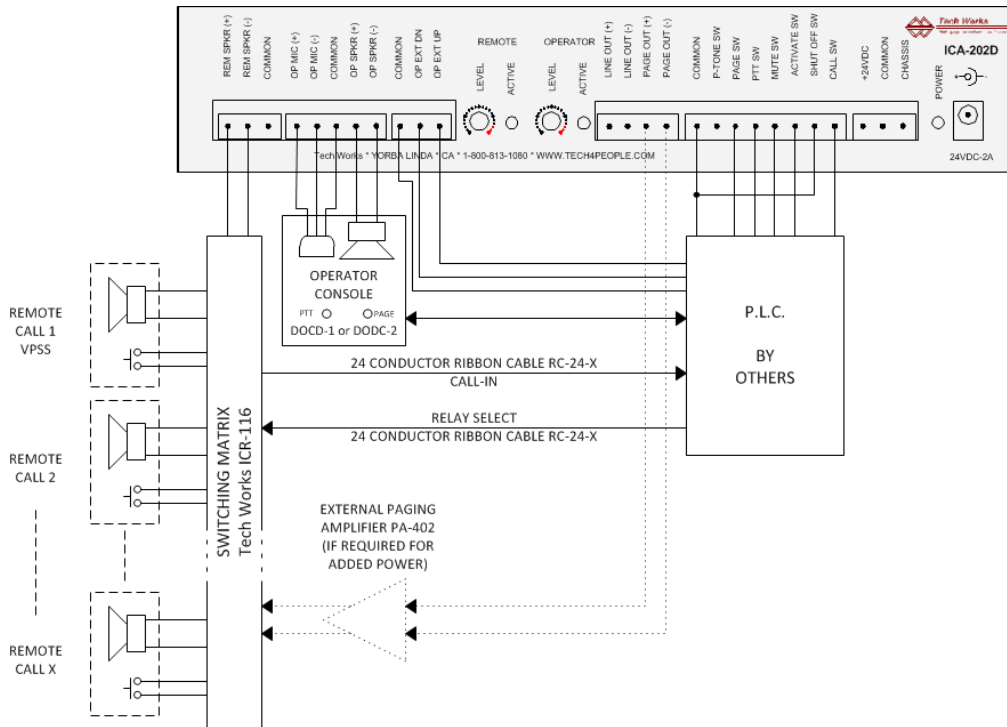

The IC Series comes from a long and distinguished history of quality communications in law enforcement, security, and other commercial applications. In these applications, the acoustics vary greatly causing integrators to search for solutions to provide intelligible sound no matter what the application. For detention the IC Series features durable, vandal proof 12-gauge stainless steel faceplates protecting the system from abuse and intentional overload.

No prison intercom system on the market today works this well, sounds this good, and is so easy to integrate with our systems designs.

Features

Versatility	Push to talk or seamless Full Duplex communications
PLC Compatible	Push to Talk, Page, Privacy Tone, Call Tone, Mute, and more is controlled from your existing system
Line Output	Dedicated separate output can be used for paging and recording all communication
Privacy Tone	Warns people they are being listened to

System Design Layout and Connections

System components

Part No.	Description
ICA-202D-RM	Intercom Amplifier 20 Watt 2-Channel 25Volt Output PTT only Rack Mount
DODC-2	Detention Operator Desk Console - Steel console with Vandal Resistant Push To Talk and Page Buttons, Hidden Microphone and Speaker
ICR-116	Intercom Relay 1X16 - 16 Station Select relays in a 1 rack space chassis.
VPSS	Vandalproof Speaker Station, with Call Button, 12 GA. 2-Gang SS Plate, 25 Volt Moisture Resistant Speaker