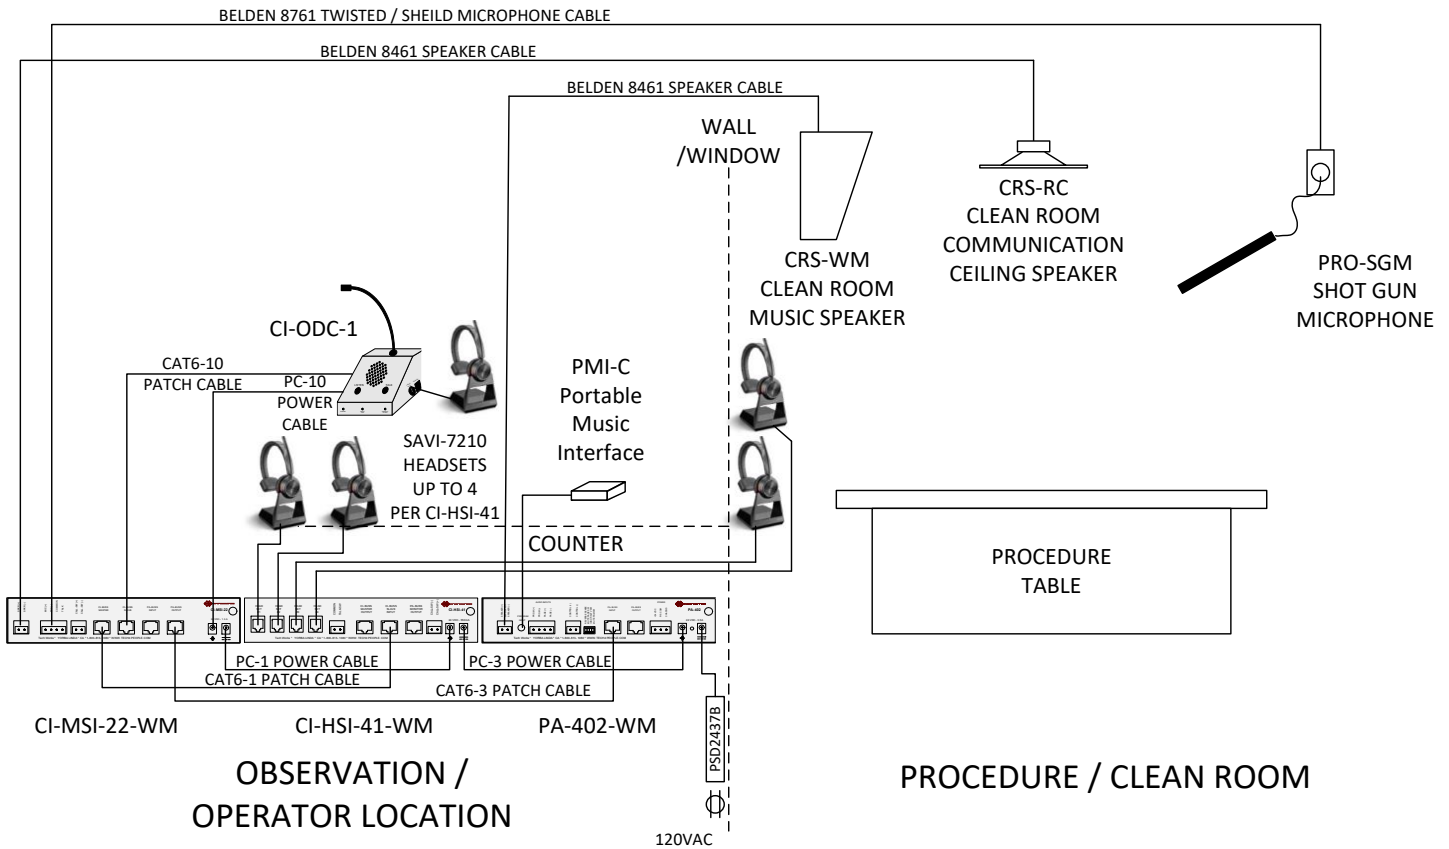

Our CI Series is based on a sophisticated Automatic Level Control technology that delivers consistent, crystal clear, intelligible sound, from a whisper to a shout. We make hands-free communication work, so healthcare professionals don't have to think about it.

Features

- | | |
|-----------------------|--|
| Integration | Full integration with Fixed Microphones, and Loudspeakers, Operator Consoles, Background Music, Telephone and VOIP |
| Self-Contained | Truly wireless with no belt-pack or connecting cables providing complete freedom of movement |
| Expansion | Each base system supports up to four headsets — add more base units to expand the system |
| ADA Compliant | Call switches feature visual call acknowledgement |

Tech Works®

Making Specialized Communication Easy

1-800-813-1080 | www.tech4people.com

System Design Layout and Connections

System components

Part No.

CI-ODC-1	Collaborative Intercom Operator Desk Console One Remote Station
CS-540	Wireless Headset Convertible Single Muff or Over the Ear 1.9 GHz
FS-ODC	Foot Operated Switch - for CI Operator Desk Console
CI-MSI-22	Collaborative Intercom Microphone/Speaker Interface
PRO-SGM	Professional Shotgun Microphone with Wall Plate, Gimble Mount, and Cable
CRS-RC	Clean Room Ceiling Speaker Assembly with 25-Volt Transformer for Hard Ceilings
PA-402	"Paging Audio Power Amplifier - 40W 25V Mono (24 VDC Power Supply NOT included)"
CRS-WM	Clean Room Wall Mount Speaker Assembly with 25-Volt Transformer for Music Playback
CI-HSI-41-WM	Collaborative Intercom Headset Interface Wall Mount
SAVI7210	Wireless Headset, Single Muff, 1.9 GHz, DECT7
PS-2437B	Power Supply 3.75 Amps, 24V DC, UL/CSA Listed with Mounting Bracket
PC-	Power Cord - 5mm barrel connectors on each end
CAT6	CAT6 Patch Cord