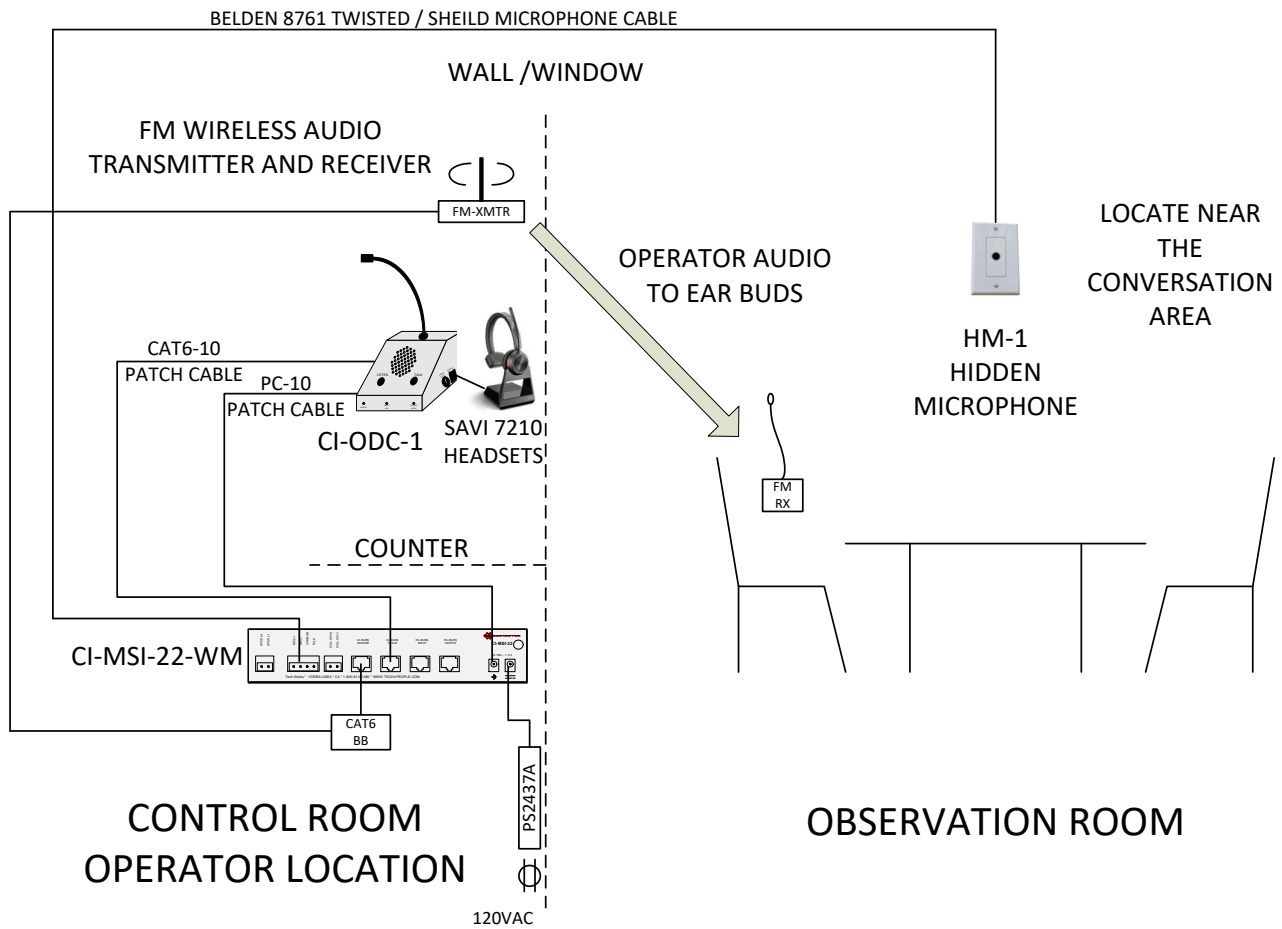

Whether in Homeland Security, Education, Child Development, Market Research, or Healthcare, there are many applications where a person or a group wants to just watch and listen to another person or group of people. Most of the time there is a one-way glass in at least one side of the room where someone can observe the process without being seen or heard by the person being observed. In most cases this window provides visual observation but requires live audio communication between the two environments. Crystal clear audio for listening is critical from a whisper to a shout. This is where Tech Works is the expert in audio systems that really work.

The CI Series provides two-way communication, one-way observation, and remote recording. Our sophisticated Automatic Level Control technology delivers consistent, crystal clear, intelligible sound, from a whisper to a shout

Features

Automatic Gain Control

Maintains consistent sound output level from a whisper to a shout without distortion or loss of signal.

Recording Outputs

Configurable to allow recording of what was heard, or what either or all parties said to be maintained as evidence, or future review.

Mounting Options

Choose Desk Mount, Rack Mount, or Wall / Under Counter Mount depending on your specific needs

System Design Layout and Connections

System components

Part No.

HM-1	Hidden Microphone - Interrogation Pickup
FM-TX/RX	Wireless Transmitter/Receiver with ear bud hearing piece for interviewer
CI-MSI-22	Collaborative Intercom Microphone/Speaker Interface
CI-ODC-1	Operator Desk Console
SAVI 7210	Wireless Operator Headset
PS-2437B	Power Supply 3.75 Amps, 24V DC, UL/CSA Listed with Mounting Bracket